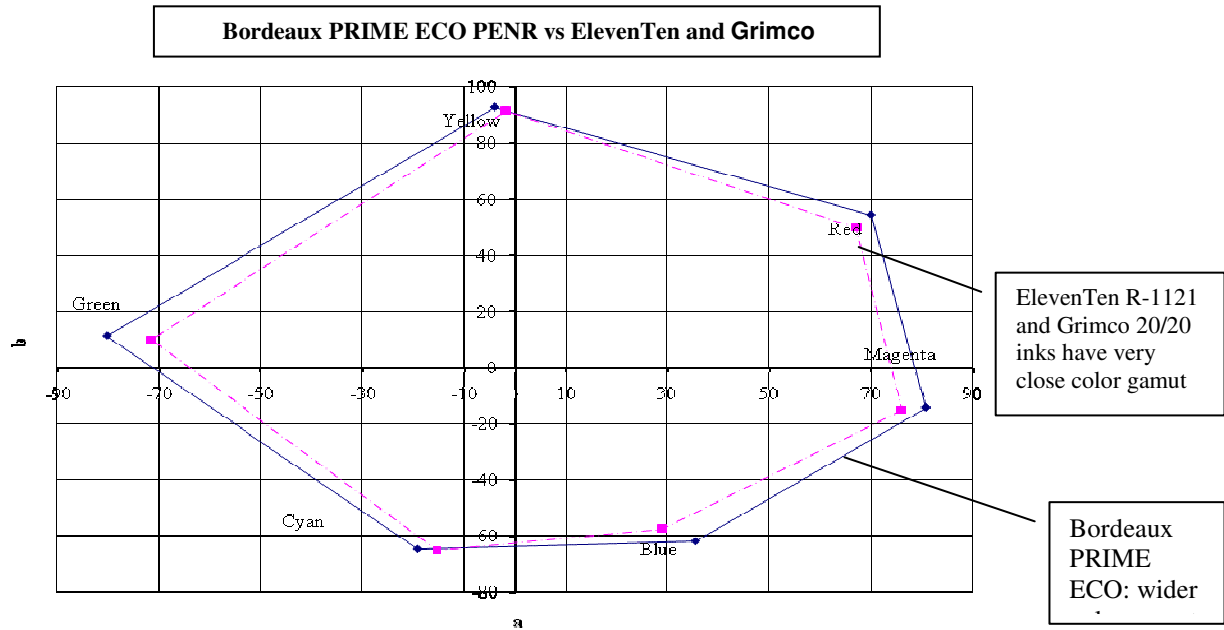

c. Colors:

- i. ElevenTen and Grimco inks are very close to each other in terms of color gamut
- ii. Bordeaux PRIME ECO has a slightly wider color gamut than both ElevenTen and Grimco inks (see figure 1).