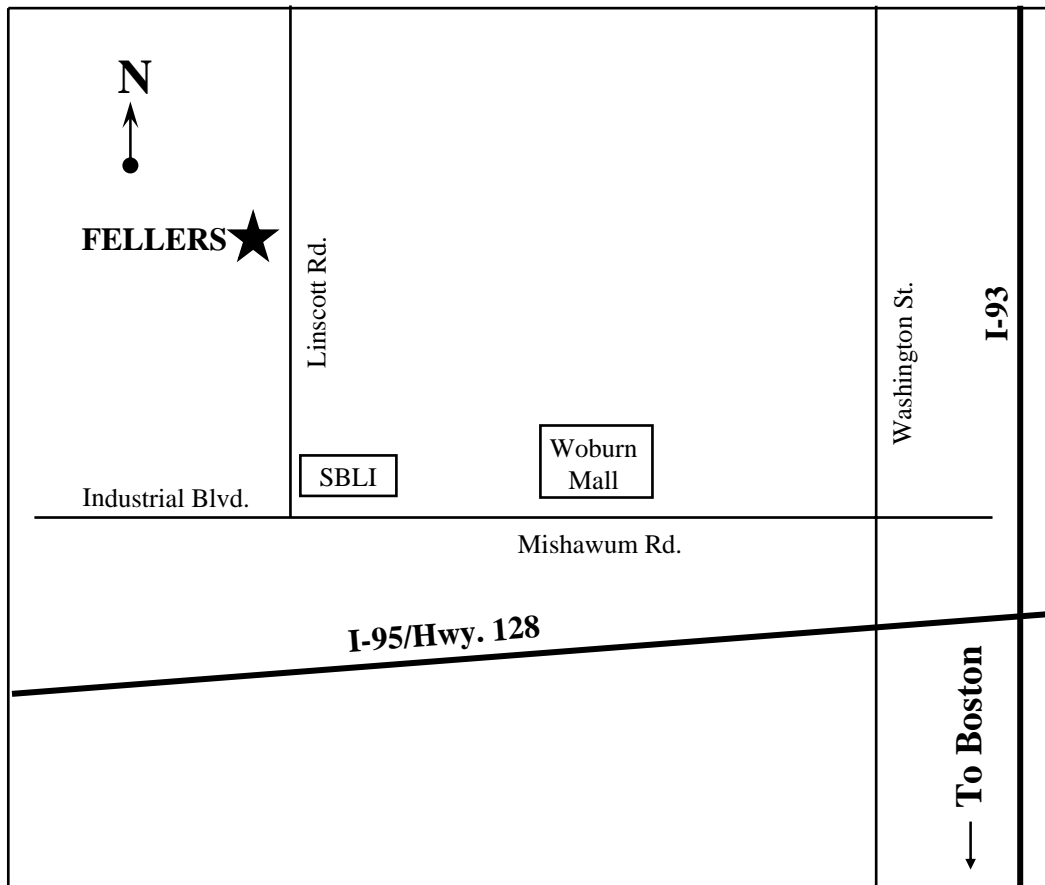

**FELLERS Woburn, MA Facility**  
**12-G Linscott Road**

*Package Pick-Up's Only*

Facility Hours: 8:00 a.m. to 5:00 p.m. Monday to Friday  
(800) 654-8405--Customer Service & to Place Orders

**From I-93**--Take Exit 37B on to I-95/Hwy. 128 West. Take Exit 36 onto Washington St. North. Turn West on Mishawum Rd. Turn North on Linscott Rd. (at the Savings Bank Life Insurance building). The facility is located on the left.

**From I-95/Hwy. 128**--Take Exit 36 onto Washington St. North. Turn West on Mishawum Rd. Turn North Linscott Rd. (at the Savings Bank Life Insurance building). The facility is located on the left.