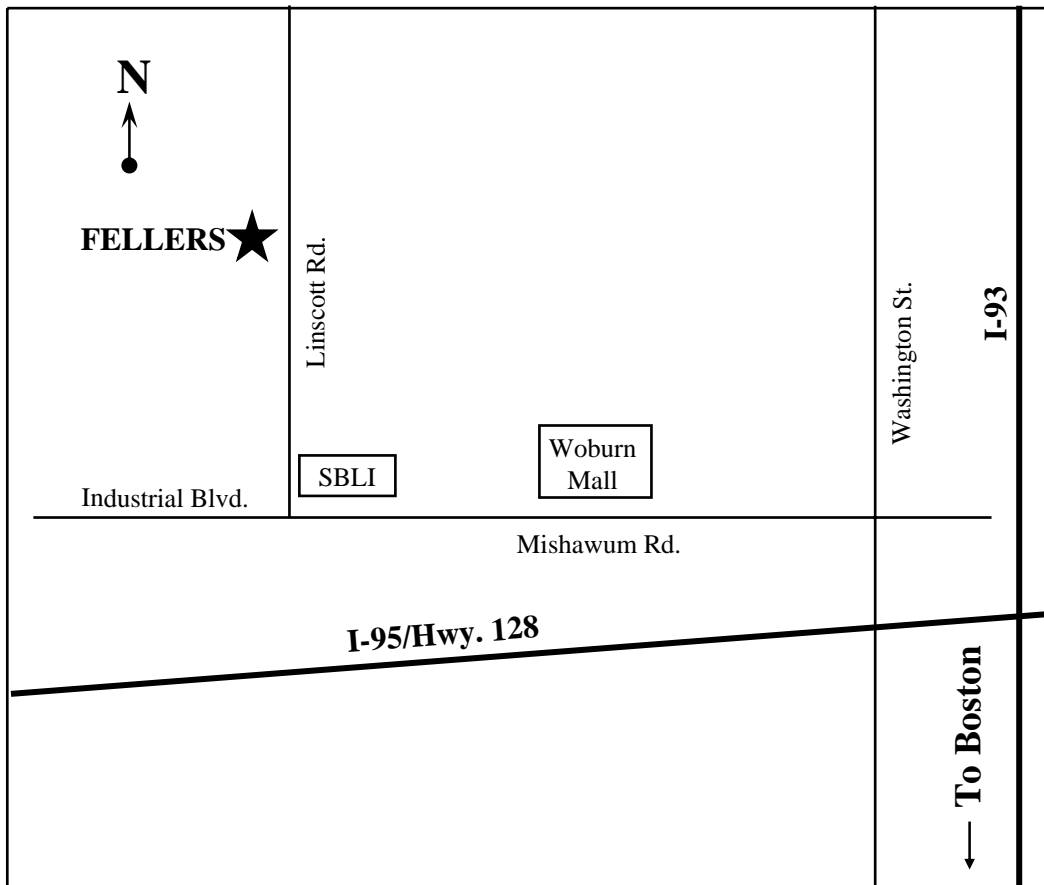

FELLERS Woburn, MA Facility
12-G Linscott Road

Package Pick-Ups Only

Facility Hours: 9:00 a.m. to 5:00 p.m. Monday to Friday
(800) 654-8405--Customer Service & to Place Orders

From I-93--Take Exit 37B on to I-95/Hwy. 128 West. Take Exit 36 onto Washington St. North. Turn West on Mishawum Rd. Turn North on Linscott Rd. (at the Savings Bank Life Insurance building). The facility is located on the left.

From I-95/Hwy. 128--Take Exit 36 onto Washington St. North. Turn West on Mishawum Rd. Turn North Linscott Rd. (at the Savings Bank Life Insurance building). The facility is located on the left.