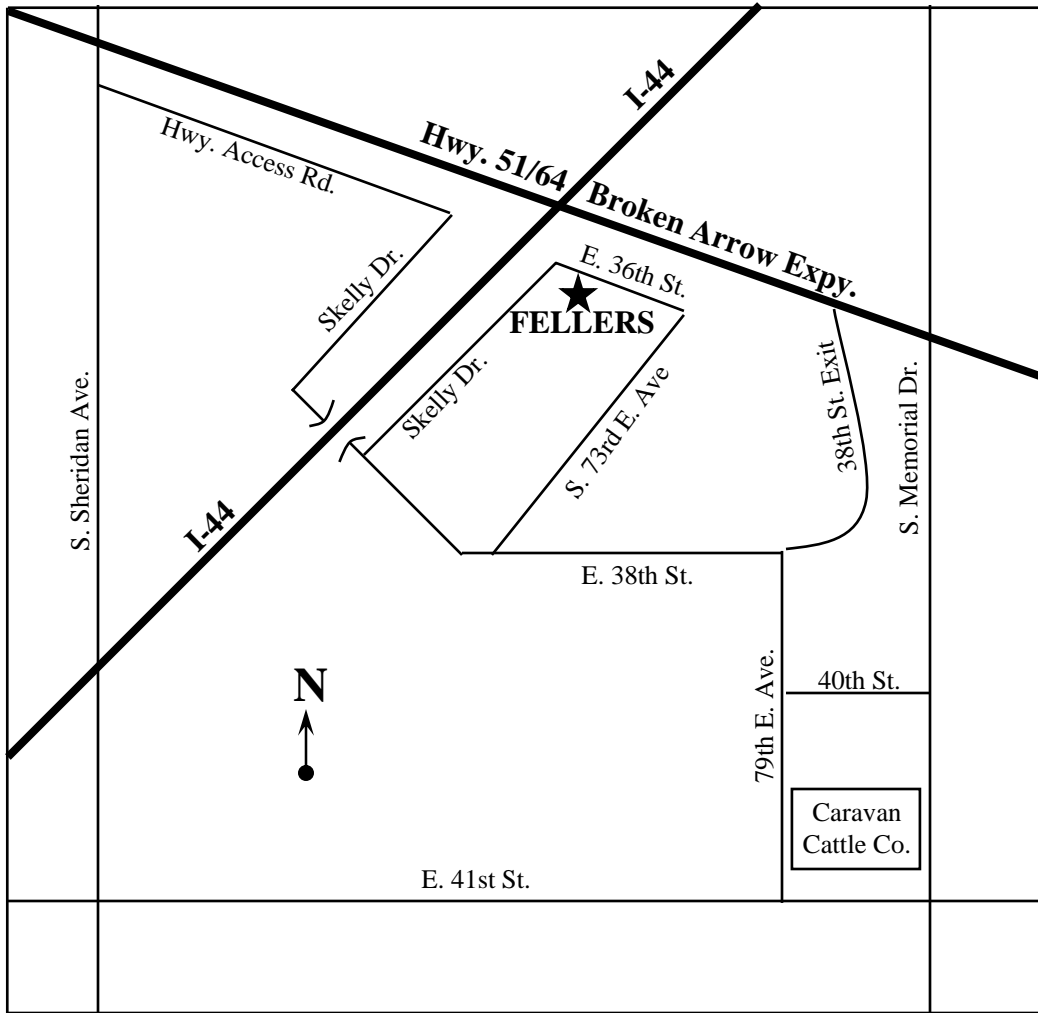

FELLERS Tulsa, OK Facility

7101 E 38th St, Bay 7188

Space Center I

Package Pick-Up's Only

Facility Hours: 8:00 a.m. to 5:00 p.m. Monday to Friday
(800) 654-8405--Customer Service & to Place Orders

FELLERS is in the Space Center I warehouse park
on the very north end of the middle building.