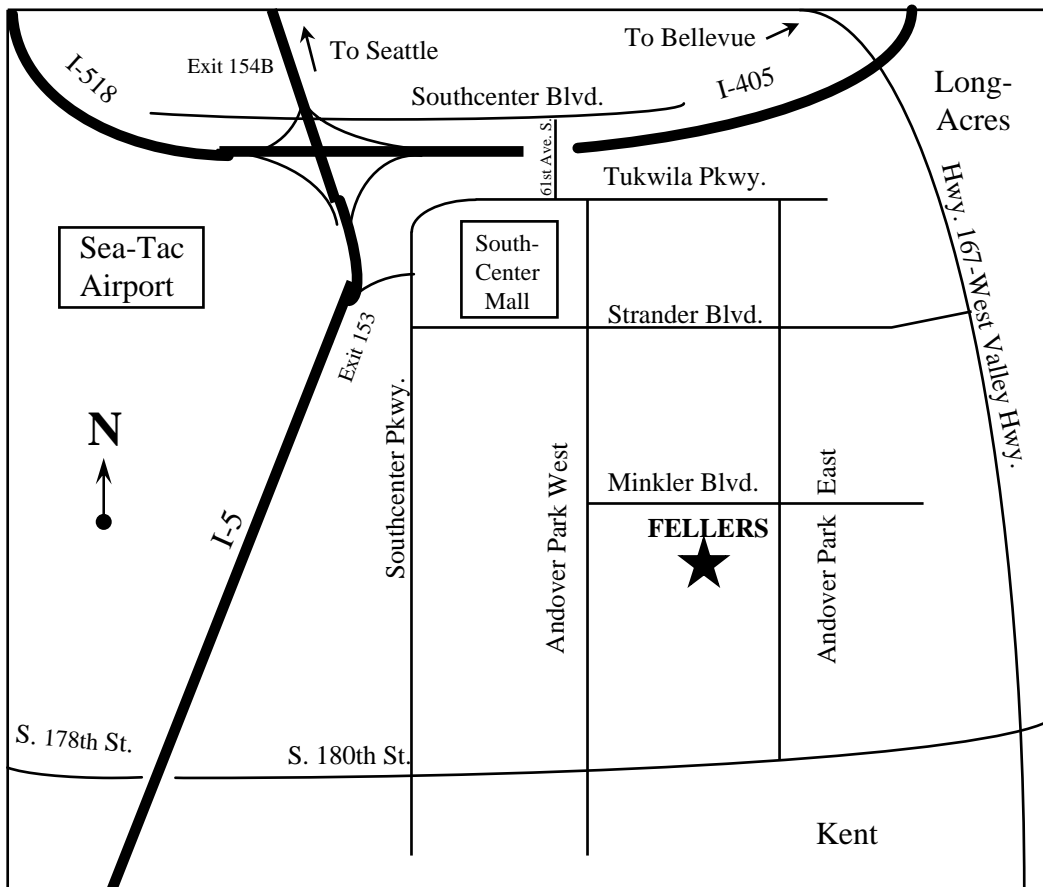

FELLERS Tukwila, WA Facility

1031 Andover Park East, Bldg. A

Package Pick-Up's Only

Facility Hours: 8:00 a.m. to 5:00 p.m. Monday to Friday
(800) 654-8405--Customer Service & to Place Orders

From Hwy. 167-West Valley Hwy.--Turn West on Strander Blvd. Turn South on Andover Park East. Turn West on Minkler. Take the first entrance on the left off of Minkler Blvd. Located in the first M3 Business Center warehouse on the right, just past Federal Mogul.

From Northbound I-5--Take Exit 153 South, the Southcenter Pkwy. & Mall exit. Turn East on Strander Blvd. Turn South on Andover Park West. Turn East on Minkler Blvd. Take the last entrance on the right off of Minkler Blvd. just before Andover Park East. Located in the first M3 Business Center warehouse on the right, just past Federal Mogul.

From Southbound I-5--Take exit 154B , the Southcenter Blvd. & Mall exit. Turn East on Southcenter Blvd. Turn South on 61st Ave South. Turn East on Tukwila Parkway. Turn South on Andover Park West. Turn East on on Minkler Blvd. Take the last entrance on the right off of Minkler Blvd. just before Andover Park East. Located in the first M3 Business Center warehouse on the right, just past Federal Mogul