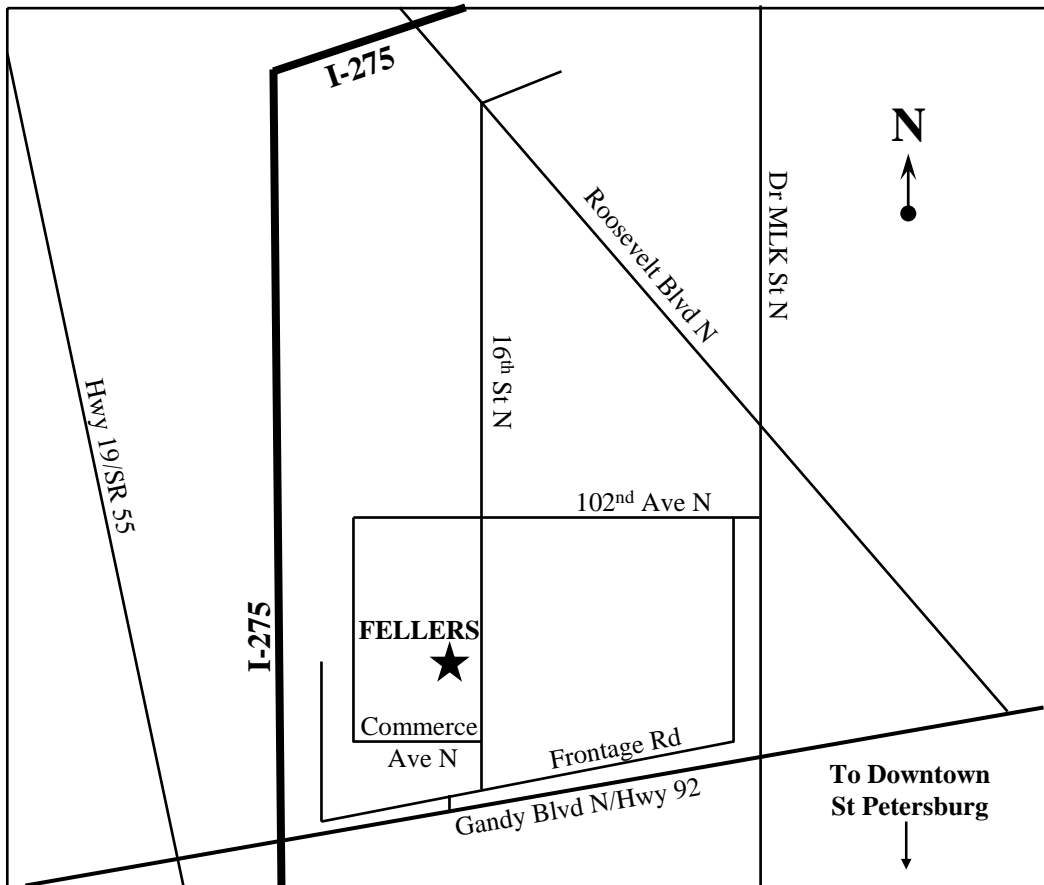

FELLERS St. Petersburg, FL Facility

9740 16th St North

Package Pick-Up's Only

Facility Hours: 8:00 a.m. to 5:00 p.m. Monday to Friday
(800) 654-8405--Customer Service & to Place Orders

From the 16th St North:--Turn West into the Metro Point Business Park. FELLERS is located in the southern end of the building.