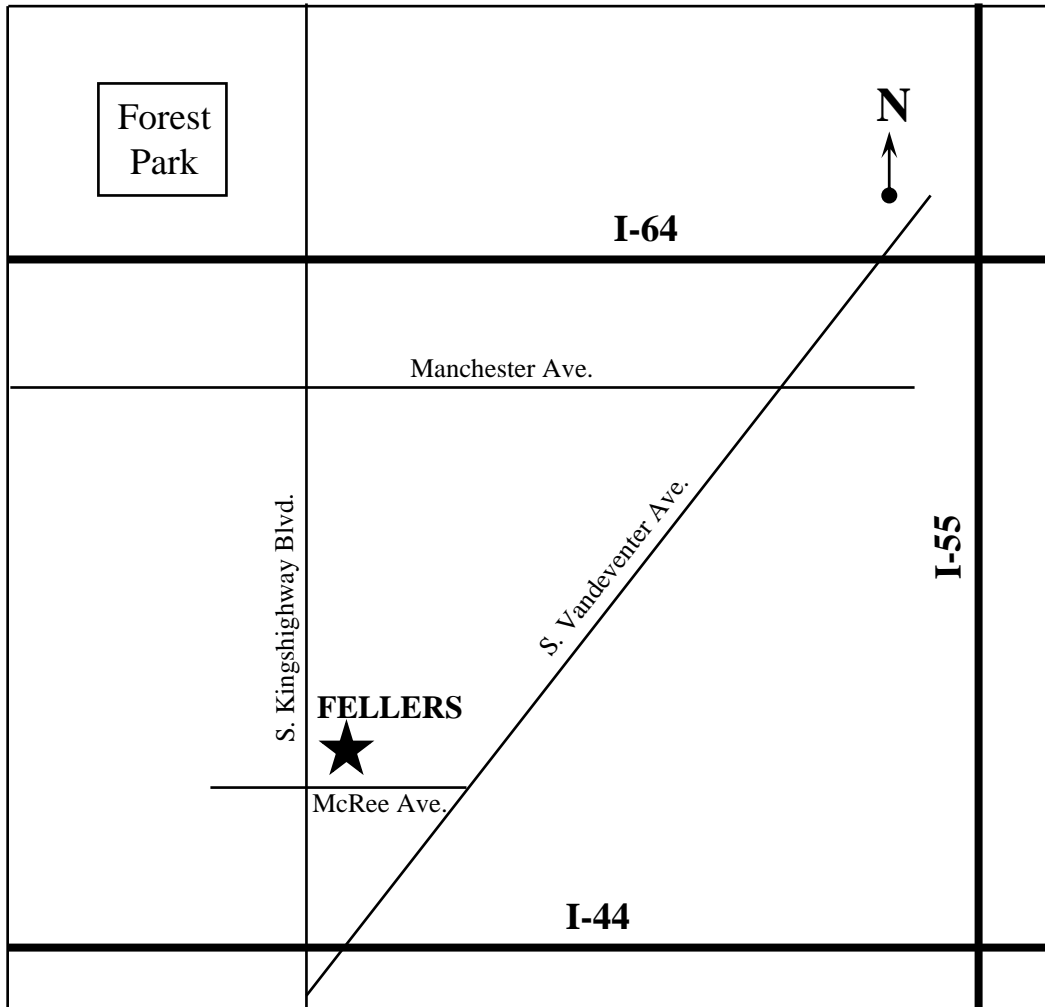

# FELLERS St. Louis, MO Facility

4677-B McRee Ave.

*Package Pick-Up's Only*

Facility Hours: 8:00 a.m. to 5:00 p.m. Monday to Friday

(800) 654-8405--Customer Service & to Place Orders

**From McRee Ave.:** Turn north into the first parking lot east of Kingshighway. FELLERS is located behind U.S. Van Lines.