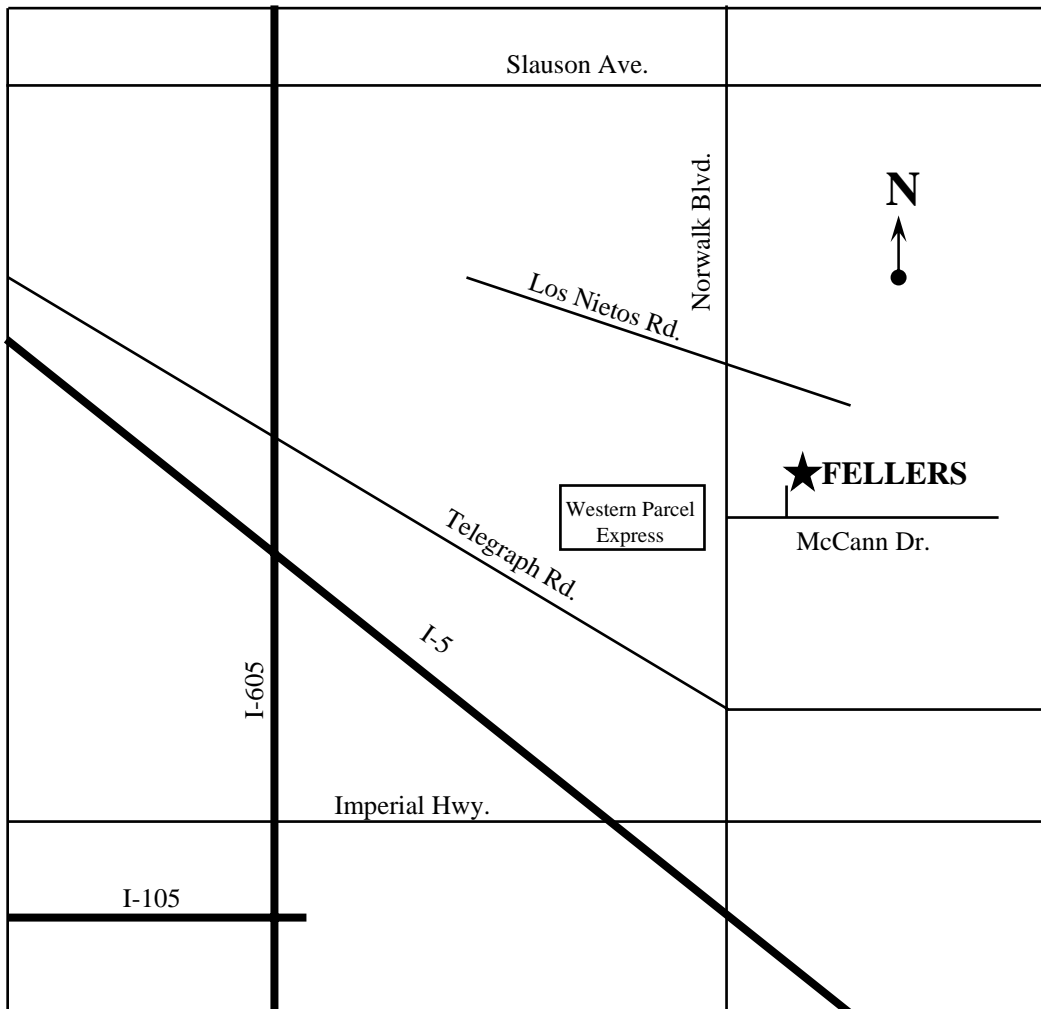

FELLERS Santa Fe Springs, CA Facility

9830 Norwalk Blvd. #110

Package Pick-Up's Only

Facility Hours: 8:00 a.m. to 5:00 p.m. Monday to Friday

(800) 654-8405--Customer Service & to Place Orders

From Norwalk Blvd.--Turn South on McCann Dr. Turn North into the first driveway on the left. FELLERS is located on your right. We are behind the office suites complex which is at the corner of Norwalk Blvd. and McCann Dr.