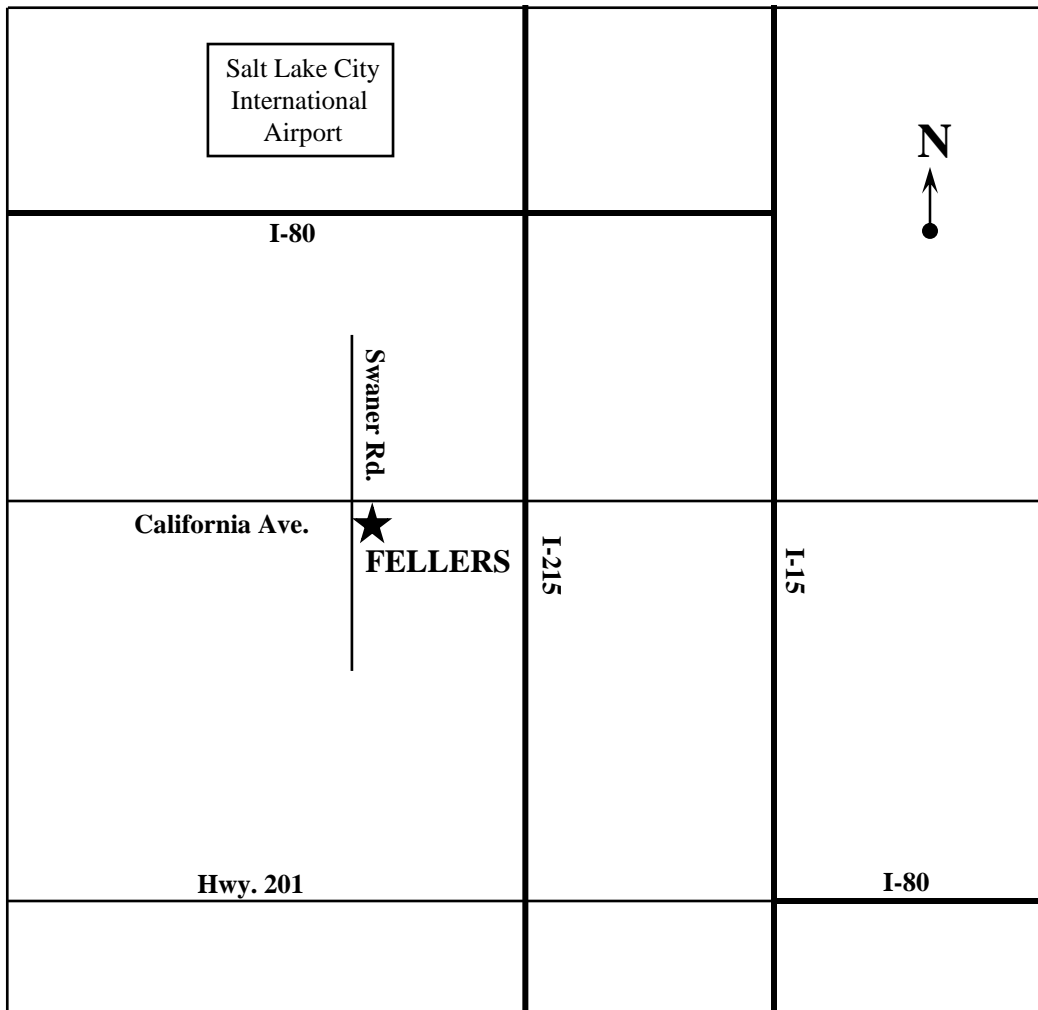

FELLERS Salt Lake City, UT Facility

2181 California Ave., Ste. 100

Package Pick-Up's Only

Facility Hours: 8:00 a.m. to 5:00 p.m. Monday to Friday
(800) 654-8405--Customer Service & to Place Orders

FELLERS is located in the first suite on the west end
of the building.