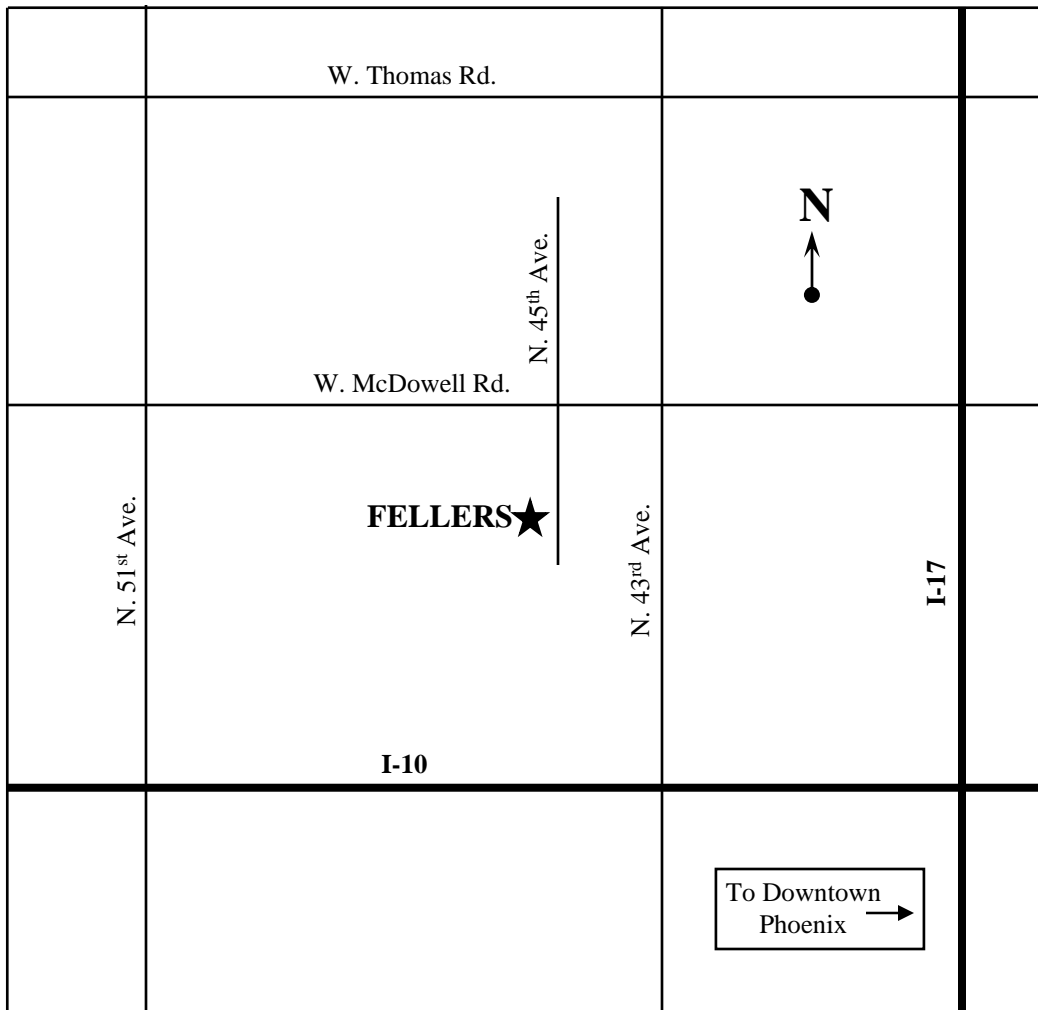

FELLERS Phoenix, AZ Facility
4635 W. McDowell Rd., Ste. 140

Package Pick-Up's Only

Facility Hours: 8:00 a.m. to 5:00 p.m. Monday to Friday
 (800) 654-8405--Customer Service & to Place Orders

From W. McDowell Rd.: Turn south into the business park at the N. 45th Ave. intersection.
 FELLERS is located in the middle of the second building in the back.