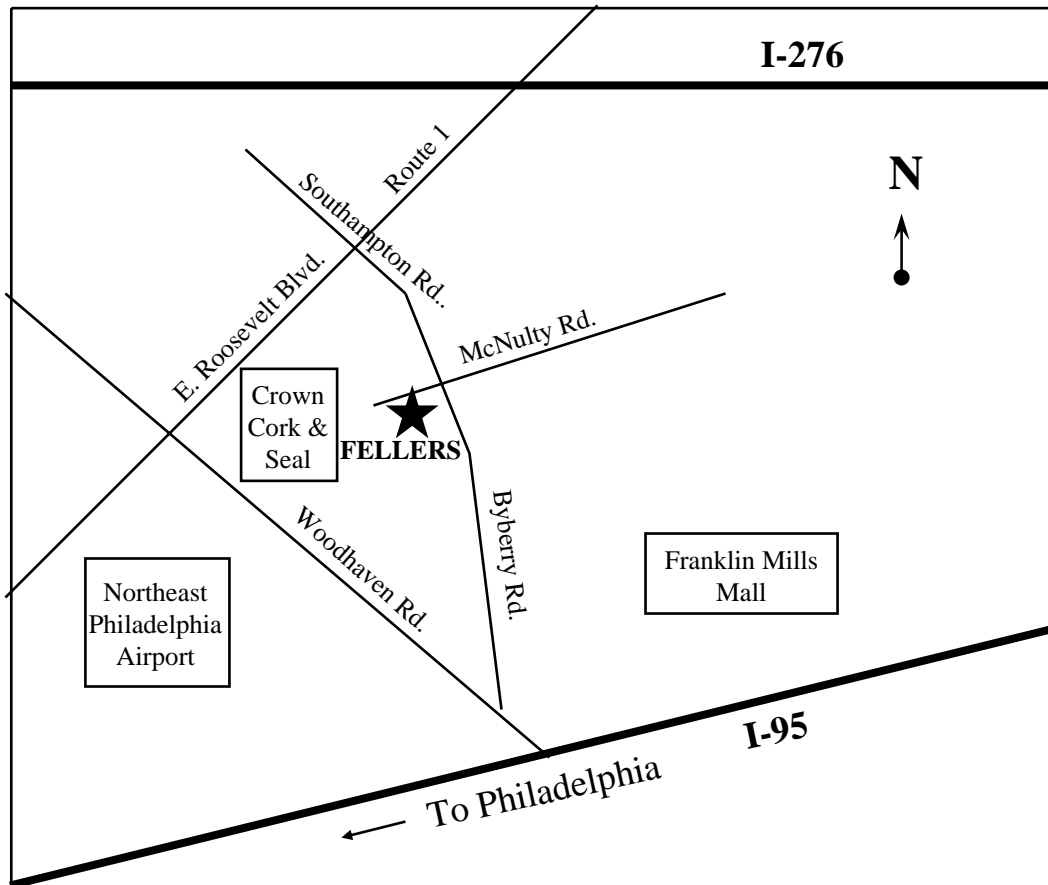

FELLERS Philadelphia, PA Facility

12285 McNulty Rd., Bay #104

Package Pick-Up's Only

Facility Hours: 8:00 a.m. to 5:00 p.m. Monday to Friday
(800) 654-8405--Customer Service & to Place Orders

From I-95--Take Exit 24 on to Woodhaven Rd. Turn North on E. Roosevelt Blvd./Route 1. Turn East on Southampton Rd. After the curve in the road, turn West on McNulty Rd and South into the parking lot. FELLERS is directly in front of you.

From I-276--Take Exit 28 on to East Roosevelt Blvd./Route 1. Turn East on Southampton Rd. After the curve in the road, turn West on McNulty Rd and South into the parking lot. FELLERS is directly in front of you.