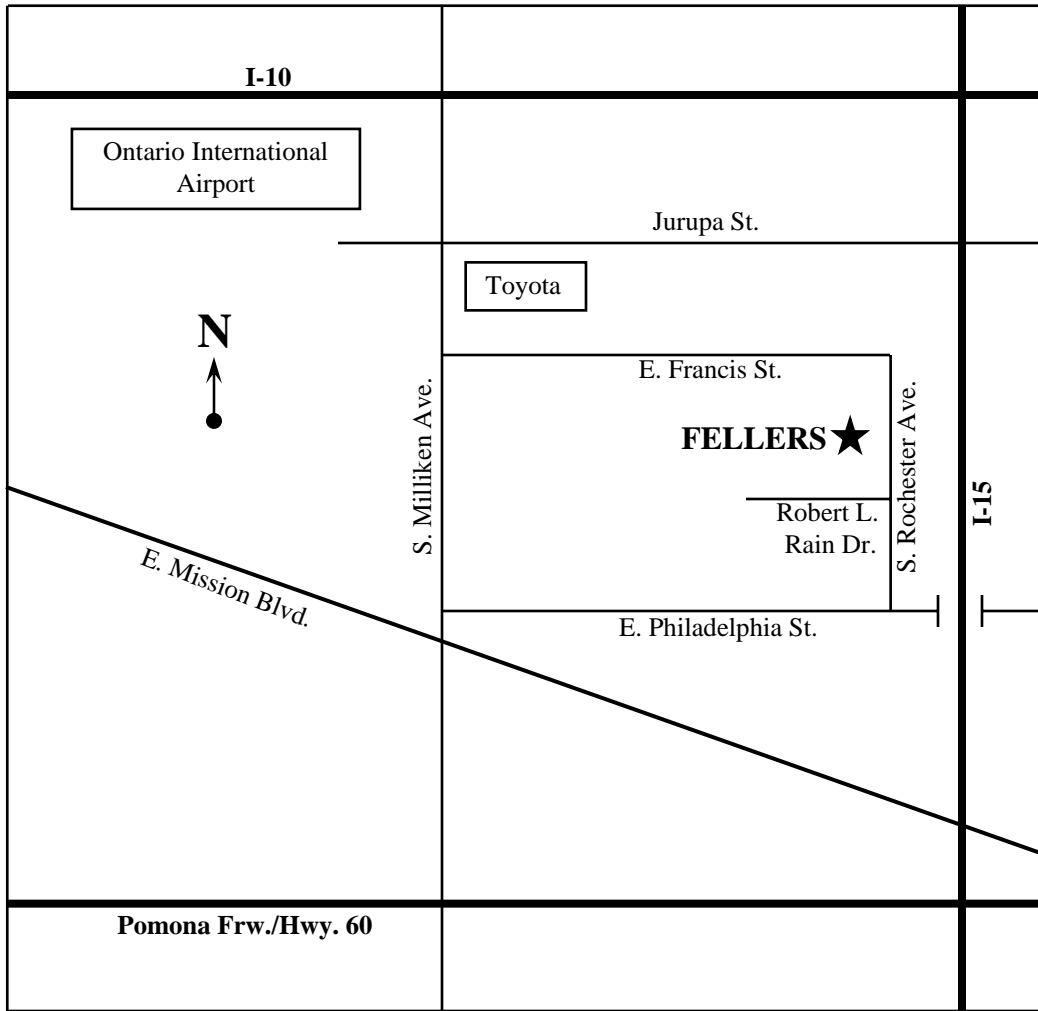

FELLERS Ontario, CA Facility

1930 Rochester Ave. #109

Package Pick-Up's Only

Facility Hours: 8:00 a.m. to 5:00 p.m. Monday to Friday
(800) 654-8405--Customer Service & to Place Orders

FELLERS is located in the Rochester Business Center. Take the northern most entrance into the business center. Fellers is located in the middle of the 2nd building in the back on the north side of the business center.