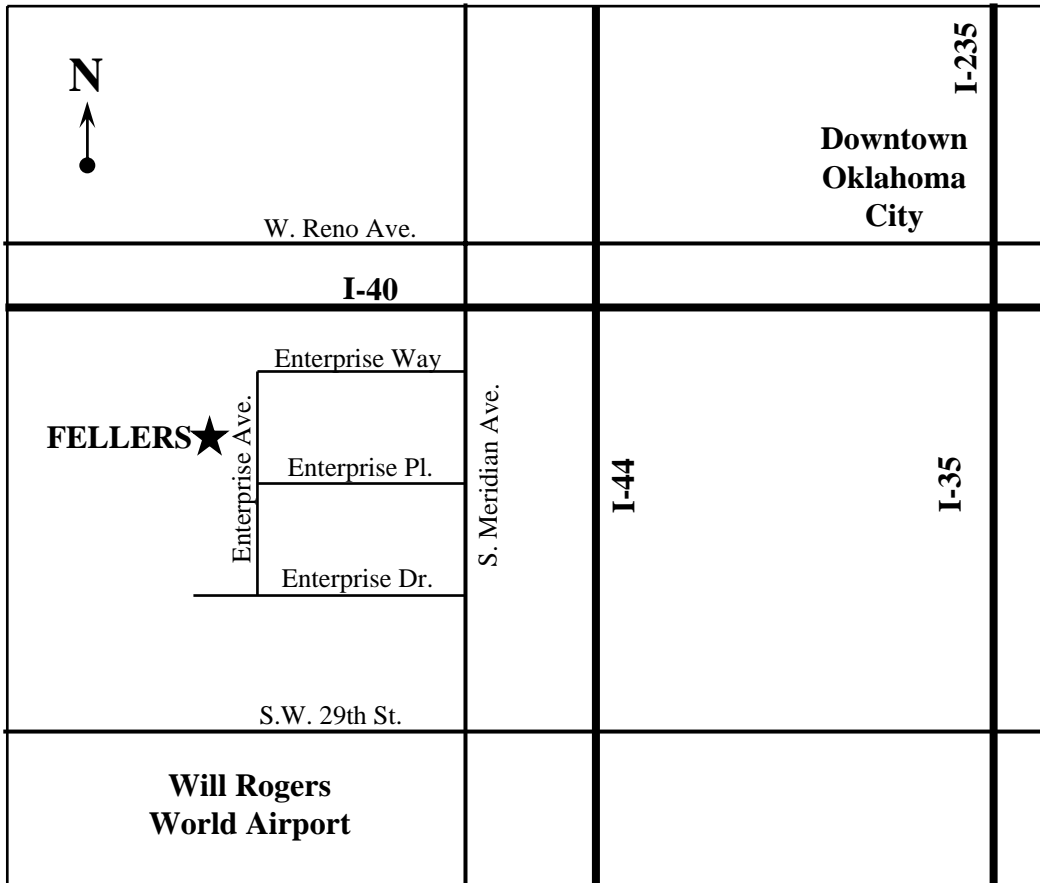

FELLERS Oklahoma City, OK Facility

1101 Enterprise Ave. Bay #20-B

Facility Hours: 8:00 a.m. to 5:00 p.m. Monday to Friday
 (800) 654-8405--Customer Service & to Place Orders

From I-40: Take the S. Meridian Ave. Exit. Go South on Meridian Ave. Turn West on Enterprise Way. Follow Enterprise Way around the curve where it turns into Enterprise Ave. Turn West between Bldg. #1001 and Bldg. #1101. Go to the far West end of Bldg. #1101 and FELLERS is located in the second bay from the end, Bay #20-B.