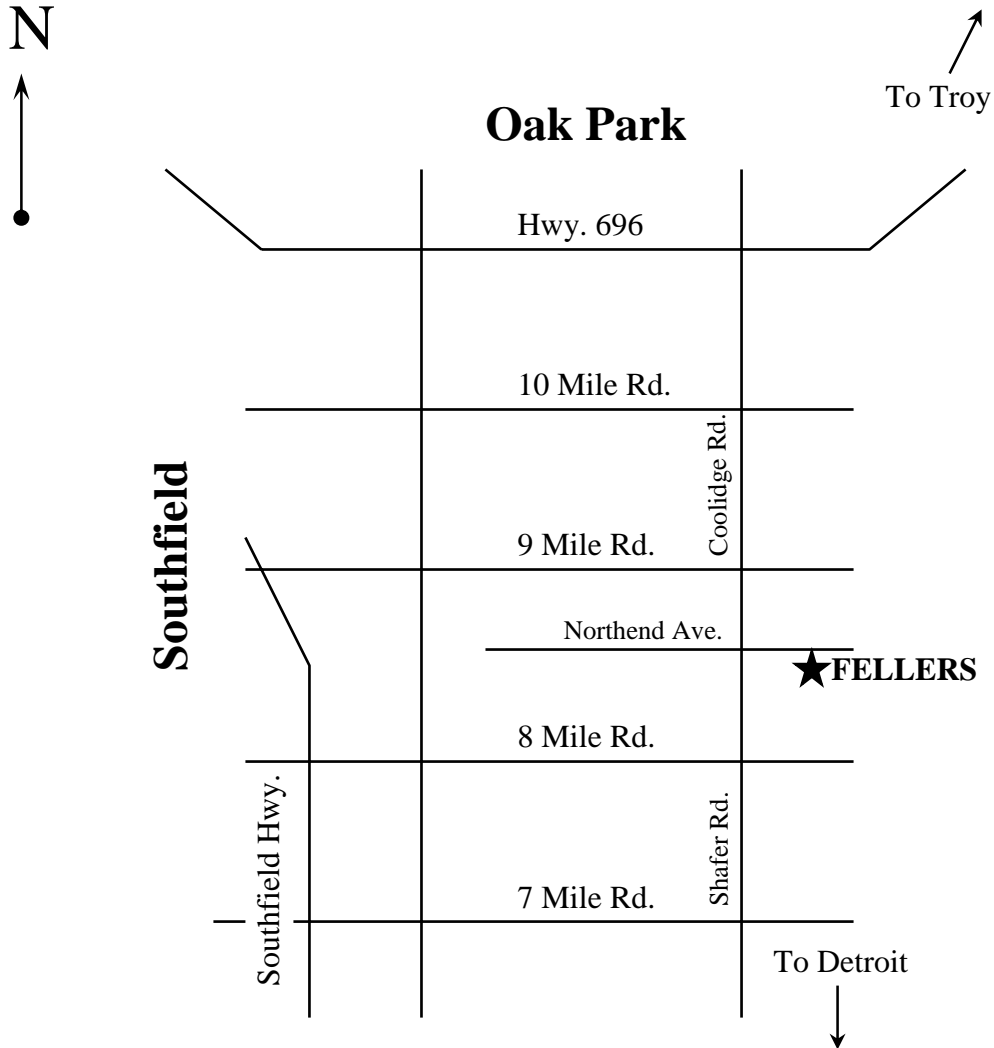

# FELLERS Oak Park, Michigan Facility

13341 Northend Ave.

*Package Pick-Up's Only*

Facility Hours: 8:00 a.m. to 5:00 p.m. Monday to Friday  
(800) 654-8405--Customer Service & to Place Orders

1/2 Block East on Northend Ave. and Coolidge Rd. on the South Side of Northend Ave.