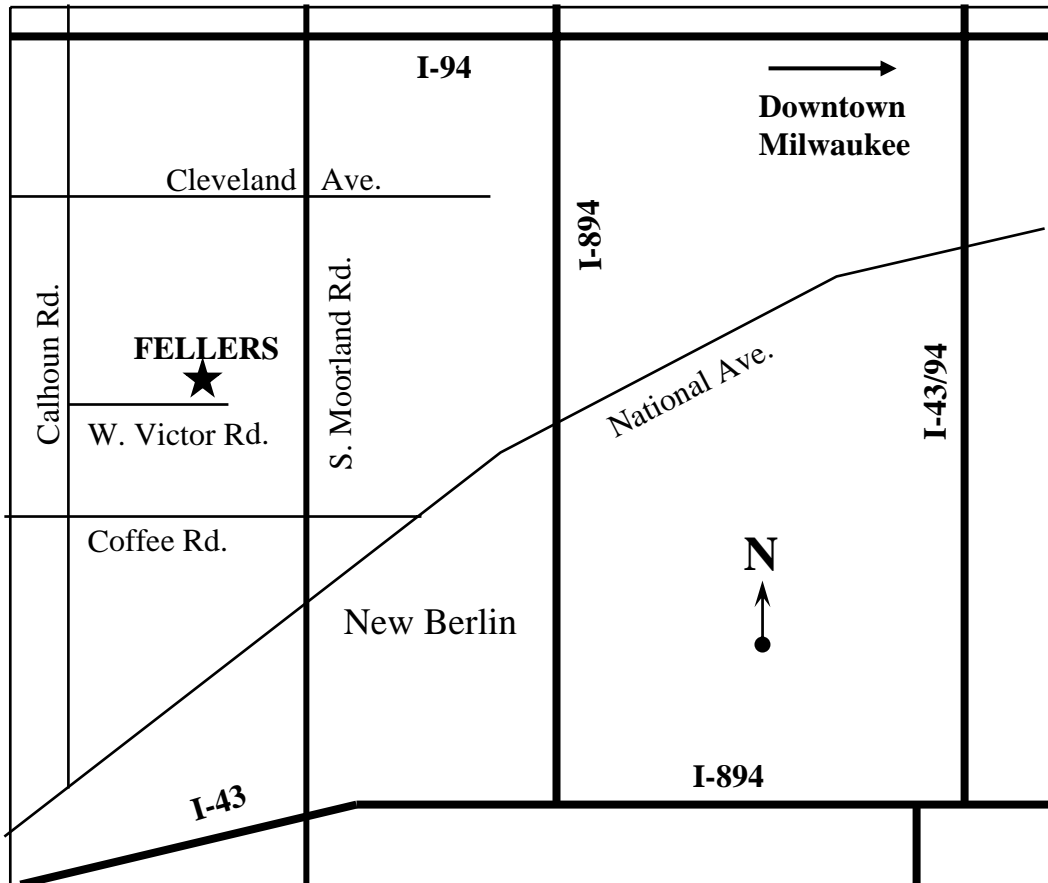

FELLERS New Berlin, Wisconsin Facility

16908 West Victor Road

Package Pick-Up's Only

Facility Hours: 8:00 a.m. to 5:00 p.m. Monday to Friday
(800) 654-8405--Customer Service & to Place Orders

From S. Mooreland Rd. --Turn West on Coffee Rd. Turn North on Calhoun Rd. Turn East on W. Victor Rd. Turn left into the 2nd driveway and FELLERS is located to your left.