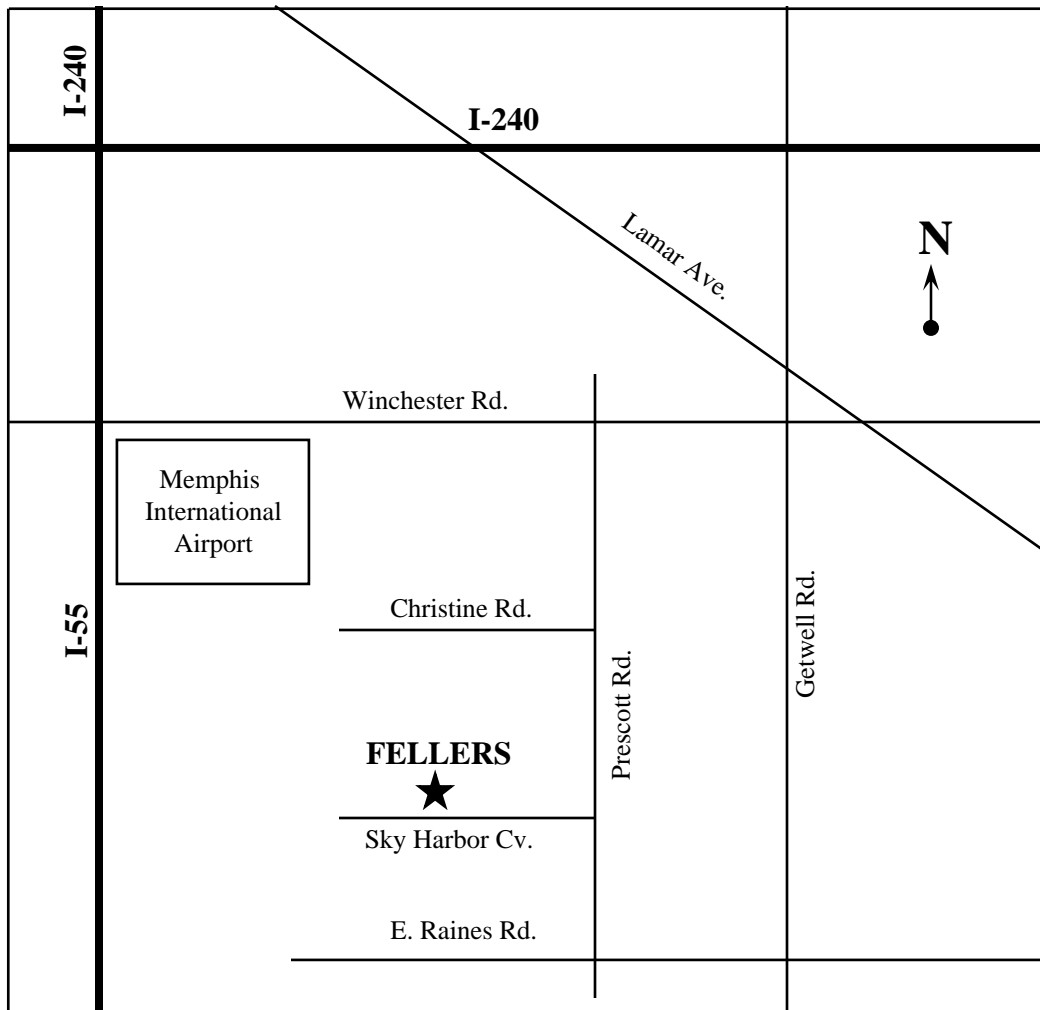

From Lamar Ave--Go West on Winchester Rd. Turn South onto Prescott Rd. Turn West on Sky Harbor Cove. FELLERS is located in the third building on the North side.