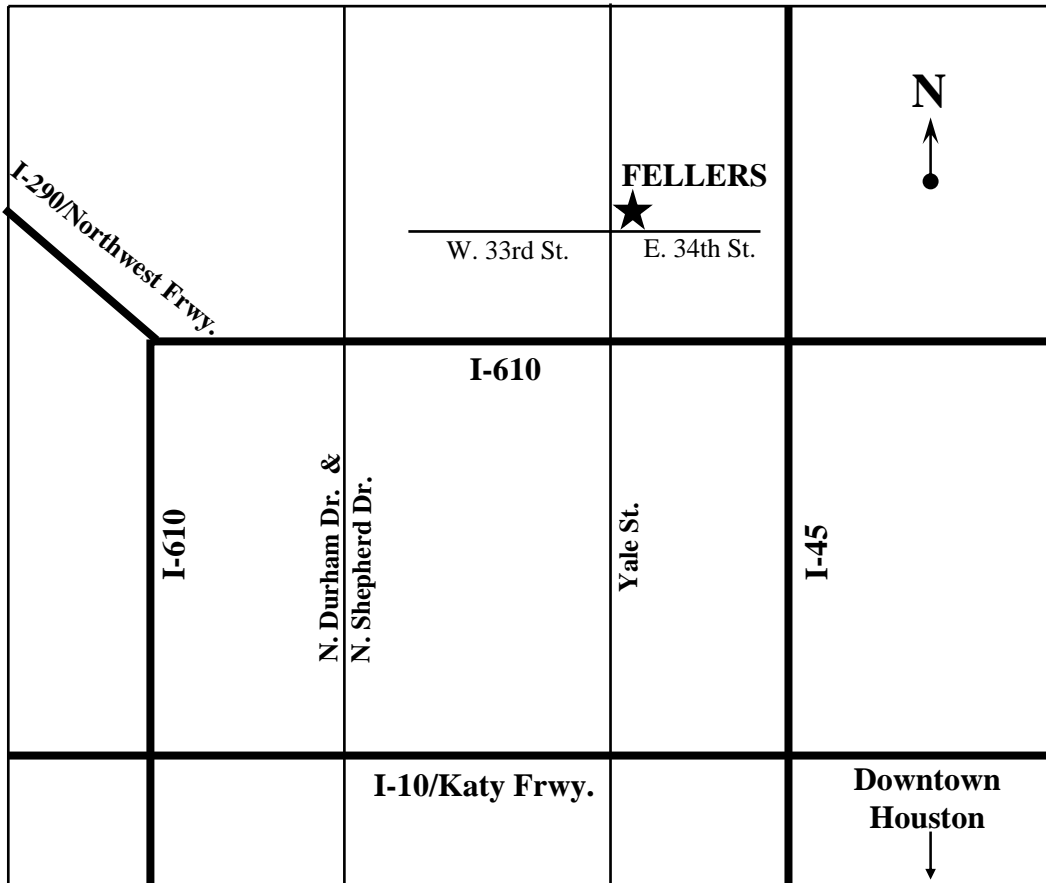

FELLERS Houston (North), TX Facility
3404 Yale St.

Facility Hours: 8:00 a.m. to 5:00 p.m. Monday to Friday
(800) 654-8405--Customer Service & to Place Orders

From I-610 East: Take the Yale St. Exit. Go North on Yale St.
FELLERS is located on the Northeast Corner of Yale St. &
E. 34th St.

From I-610 West: Take the Yale St./Main St. Exit. Go North on Yale St.
FELLERS is located on the Northeast Corner of Yale St. &
E. 34th St.