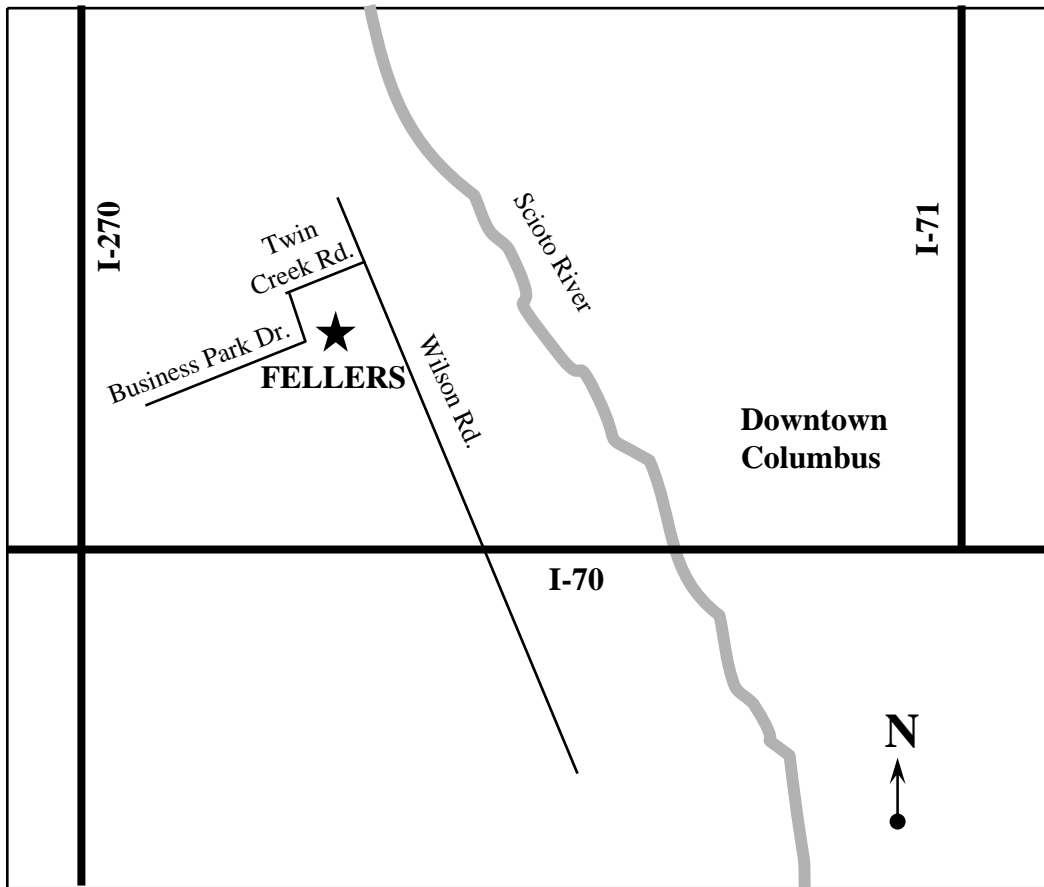

FELLERS Columbus, OH Facility
3777 Business Park Drive, Unit D

Package Pick-Up's Only

Facility Hours: 8:00 a.m. to 5:00 p.m. Monday to Friday
(800) 654-8405--Customer Service & to Place Orders

From I-70--Take the Wilson Road exit (Exit 94) and turn North. Turn West on Twin Creek Rd. and follow the curves around to where Business Park Drive starts. Turn left into the first driveway. FELLERS is located in the white building with the blue stripe.