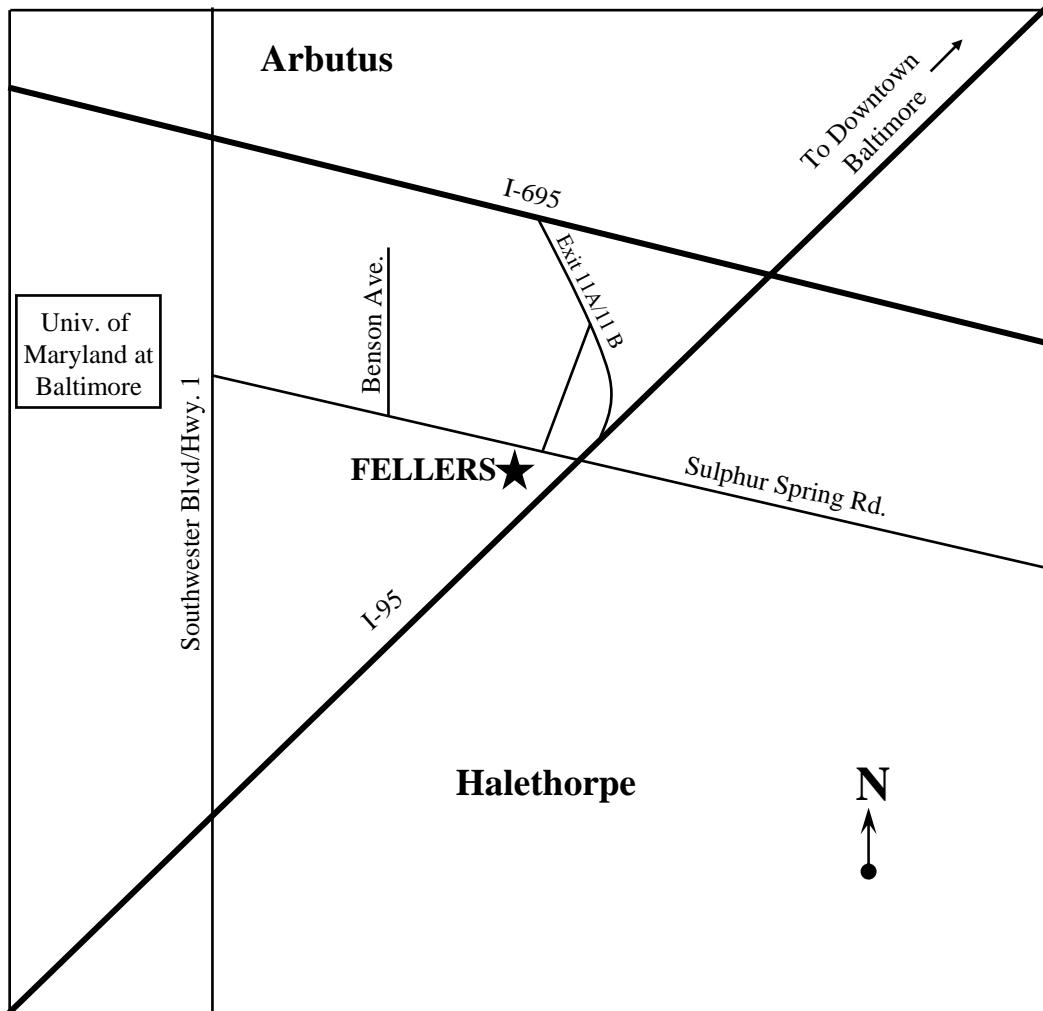

**FELLERS Baltimore, MD Facility**  
**1581 Sulphur Spring Rd. Unit 109**

*Package Pick-Up's Only*

Facility Hours: 8:00 a.m. to 5:00 p.m. Monday to Friday  
(800) 654-8405--Customer Service & to Place Orders

The easiest way to reach the facility is from **I-695 East**. Take the I-95 South Exit 11A/11B and while on the exit ramp take the Sulphur Spring Rd. exit. If you are coming on an Interstate from any other direction it is best to work your way around so you can take this exit. FELLERS is located in the Arbutus Business Center complex. If you need any further instructions, please call the Baltimore facility at (410) 737-6661.