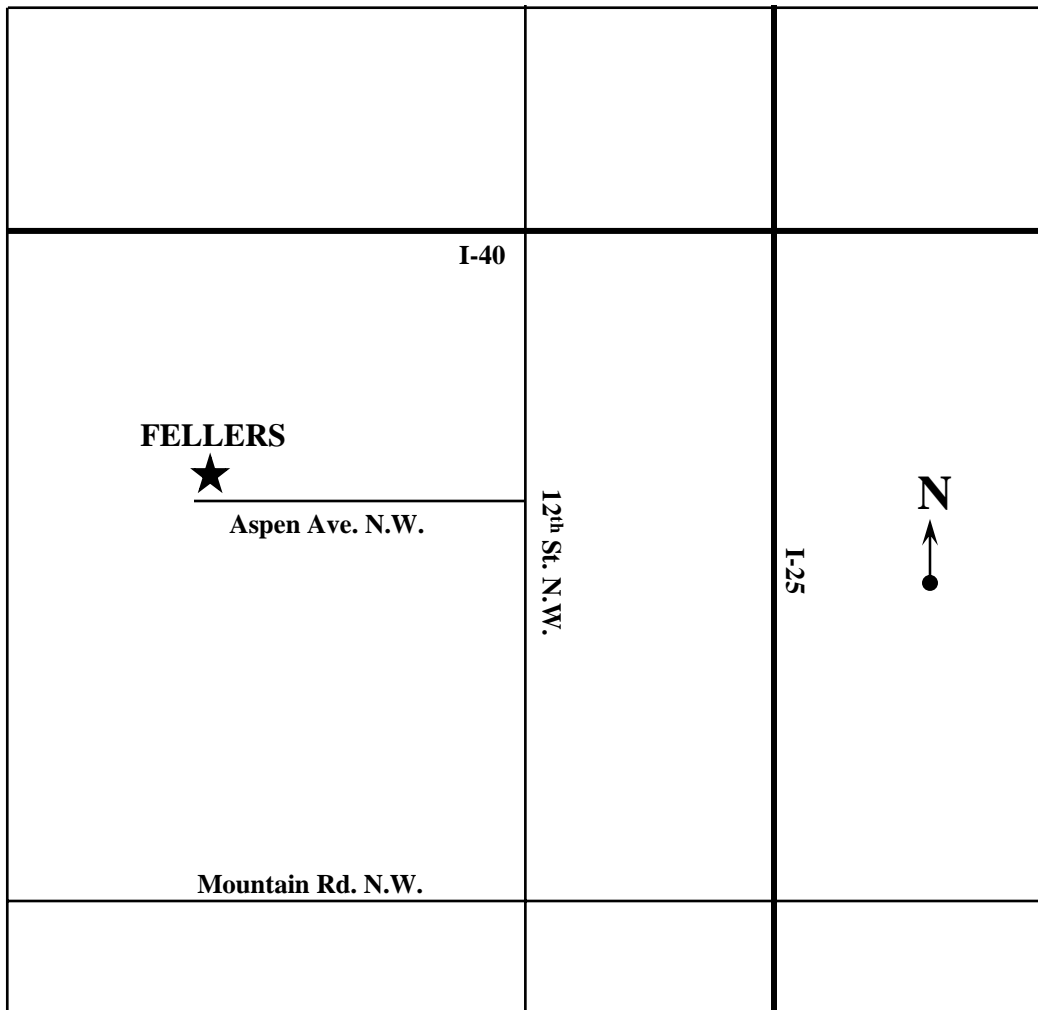

**FELLERS Albuquerque, NM Facility**

**1701 Aspen N.W. Suite K**

*Package Pick-Up's Only*

Facility Hours: 8:00 a.m. to 5:00 p.m. Monday to Friday  
(800) 654-8405--Customer Service & to Place Orders

FELLERS is located in the last suite on the back end of the northwest side of the building.